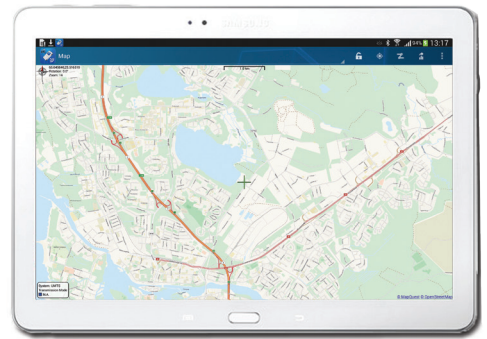

Keysight Technologies Nemo Handy

Fast, Efficient, On-the-Go Network Measurement and Troubleshooting

NEMO

Nemo Handy provides you with smart and discreet solutions for thorough and advanced measurement and optimization of wireless air interface and mobile application Quality-of-Service (QoS) and Quality-of-Experience (QoE).

Improve your wireless network measurements

Nemo Handy has set the standard for handheld network measurement devices since 2005 and continues to do so today. Make outdoor and indoor wireless network measurements with a smart and inconspicuous application installed on an android-based device.